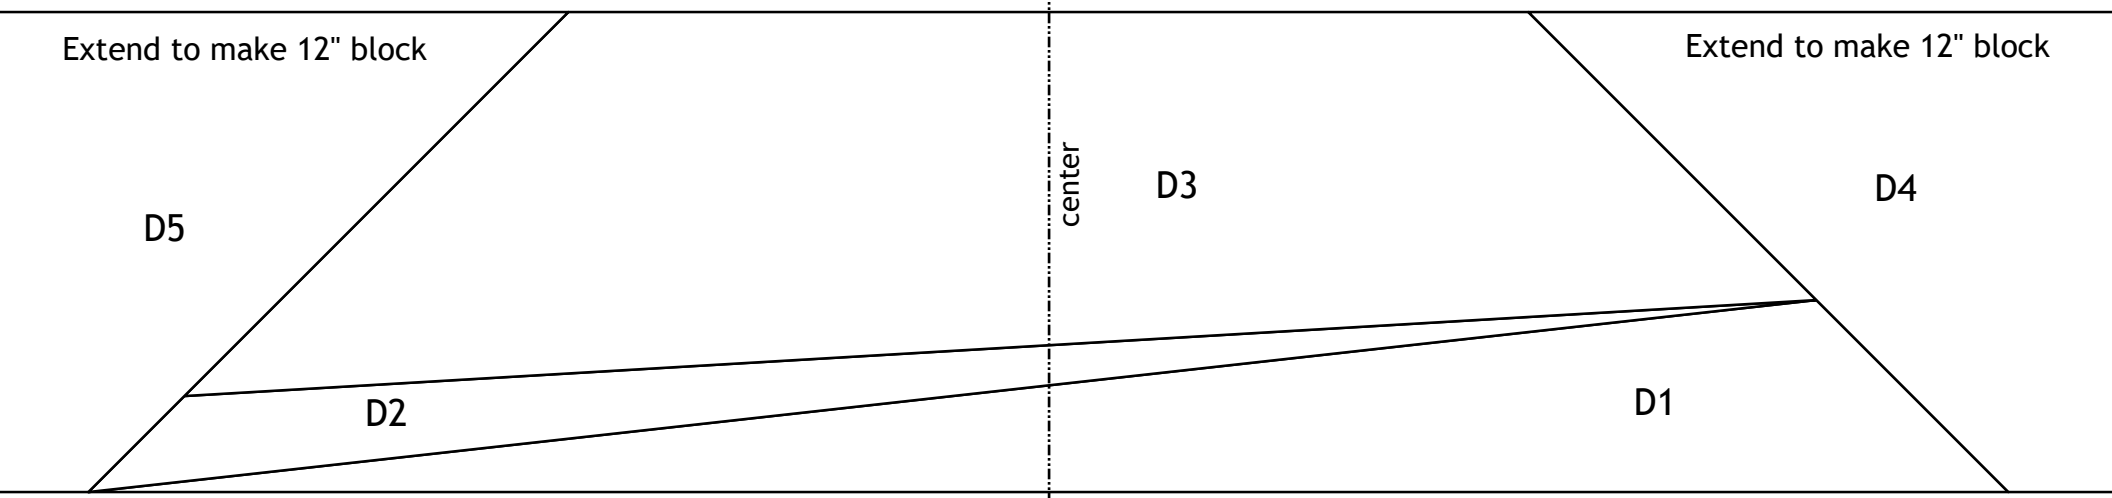

# Christmas Tree

Extend dotted lines to make 12½" unfinished block

© Arbee Designs. All rights reserved. Please do not share this file.

You are welcome to print it to make the block yourself for personal use only. "Christmas Tree" by Ruth Blanchet. 12" x 12" block

Extend dotted lines to make 12½" unfinished block

© Arbee Designs. All rights reserved. Please do not share this file.

You are welcome to print it to make the block yourself for personal use only. "Christmas Tree" by Ruth Blanchet. 12" x 12" block