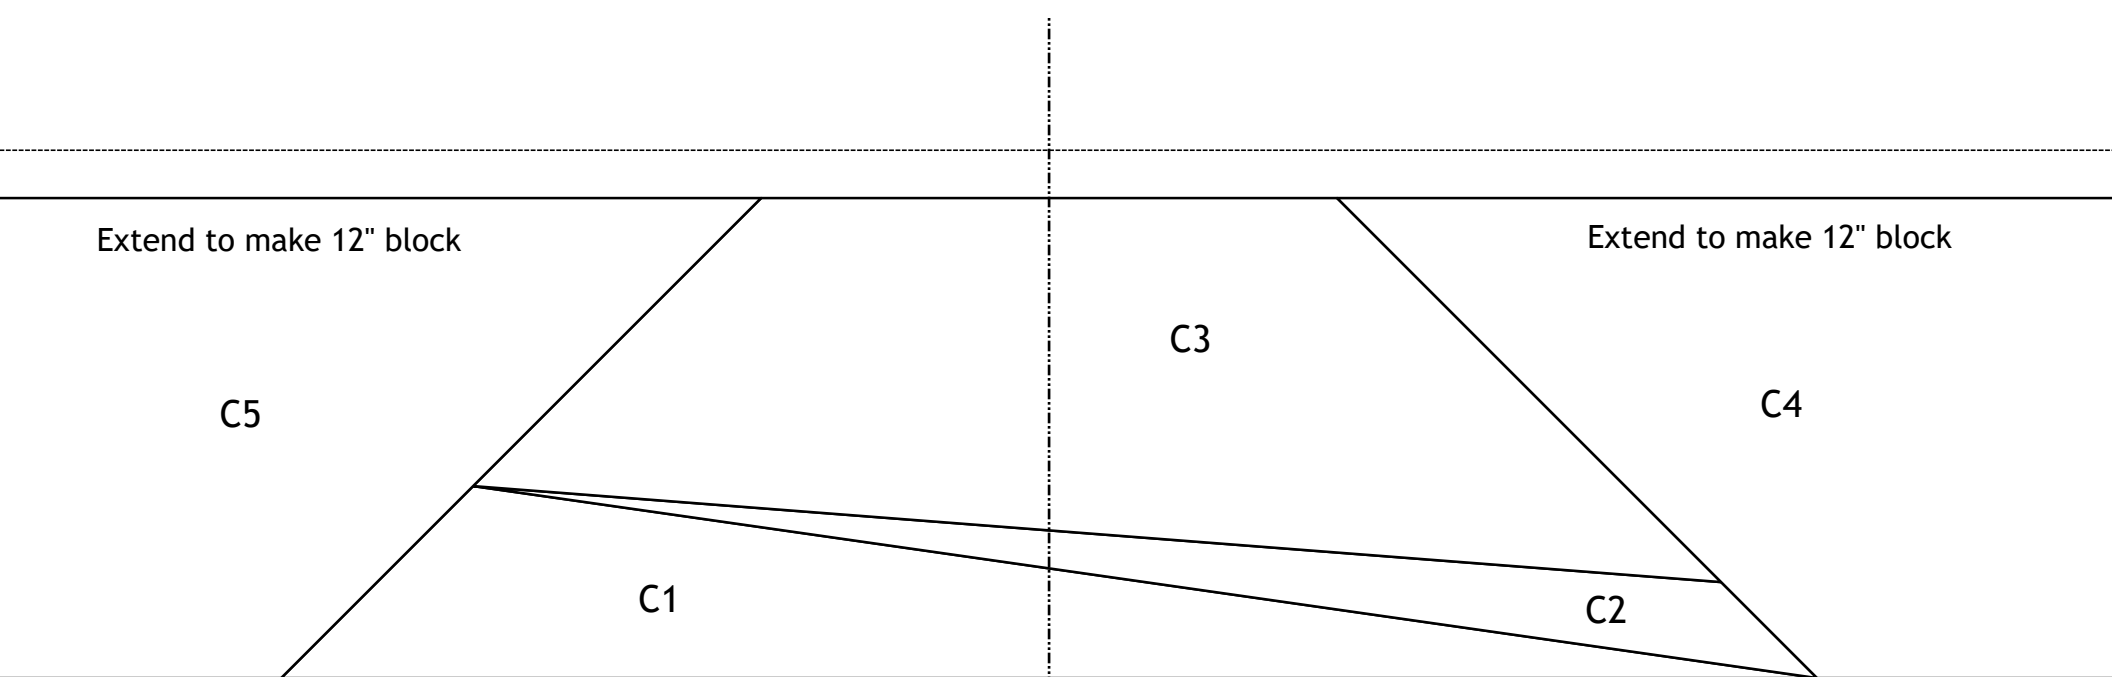

# Christmas Tree

Extend dotted lines to make 12½" unfinished block

© Arbee Designs. All rights reserved. Please do not share this file.

You are welcome to print it to make the block yourself for personal use only. "Christmas Tree" by Ruth Blanchet. 12" x 12" block

Extend dotted lines to make 12½" unfinished block

© Arbee Designs. All rights reserved. Please do not share this file.

You are welcome to print it to make the block yourself for personal use only. "Christmas Tree" by Ruth Blanchet. 12" x 12" block